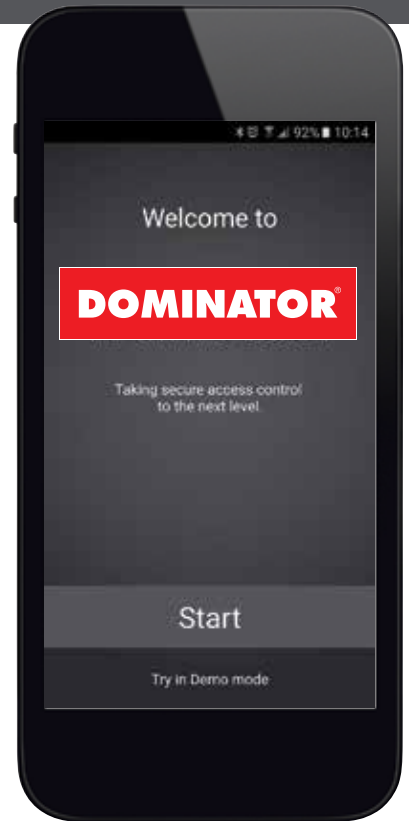

AVAILABLE FOR

Flex-A-Doors

Sectional Garage Doors

Rolling Garage Doors

We strongly recommend the installation of Safety Beams. For safety reasons, the Smart Phone Control Kit is not to be used with one piece tilting doors.

*Subject to cellular and WiFi connection and availability.

THE APP

Download the Dominator Smart Phone App from your App store.

DOWNLOAD AND TRY IN DEMO MODE NOW

Scan QR code to download Dominator Smart Phone App for iOS devices.